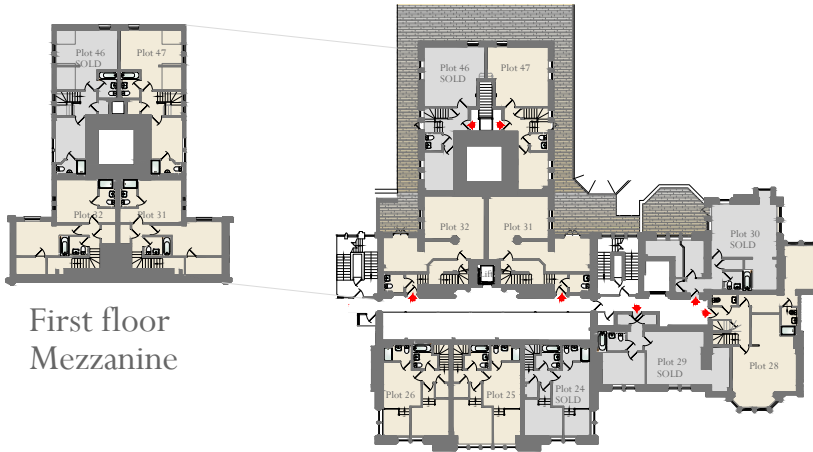

First floor
Mezzanine