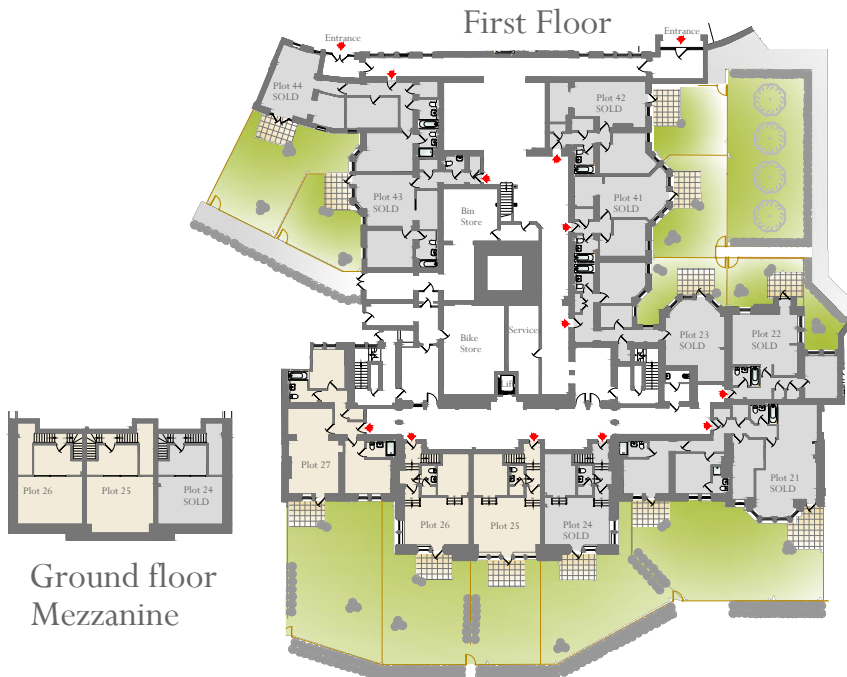

First Floor

Ground floor
Mezzanine