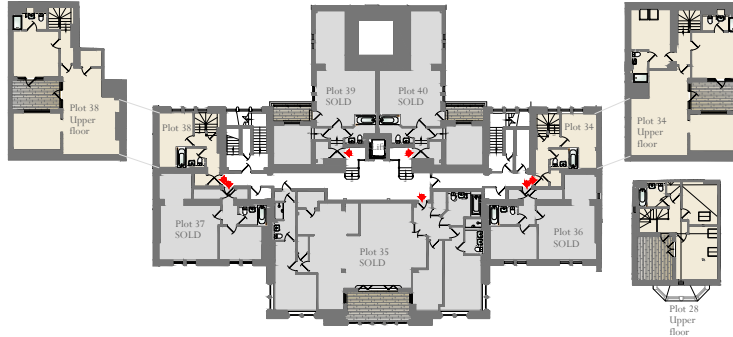

THE RESIDENCE

DARTFORD KENT
Bunstone Hall

Second Floor